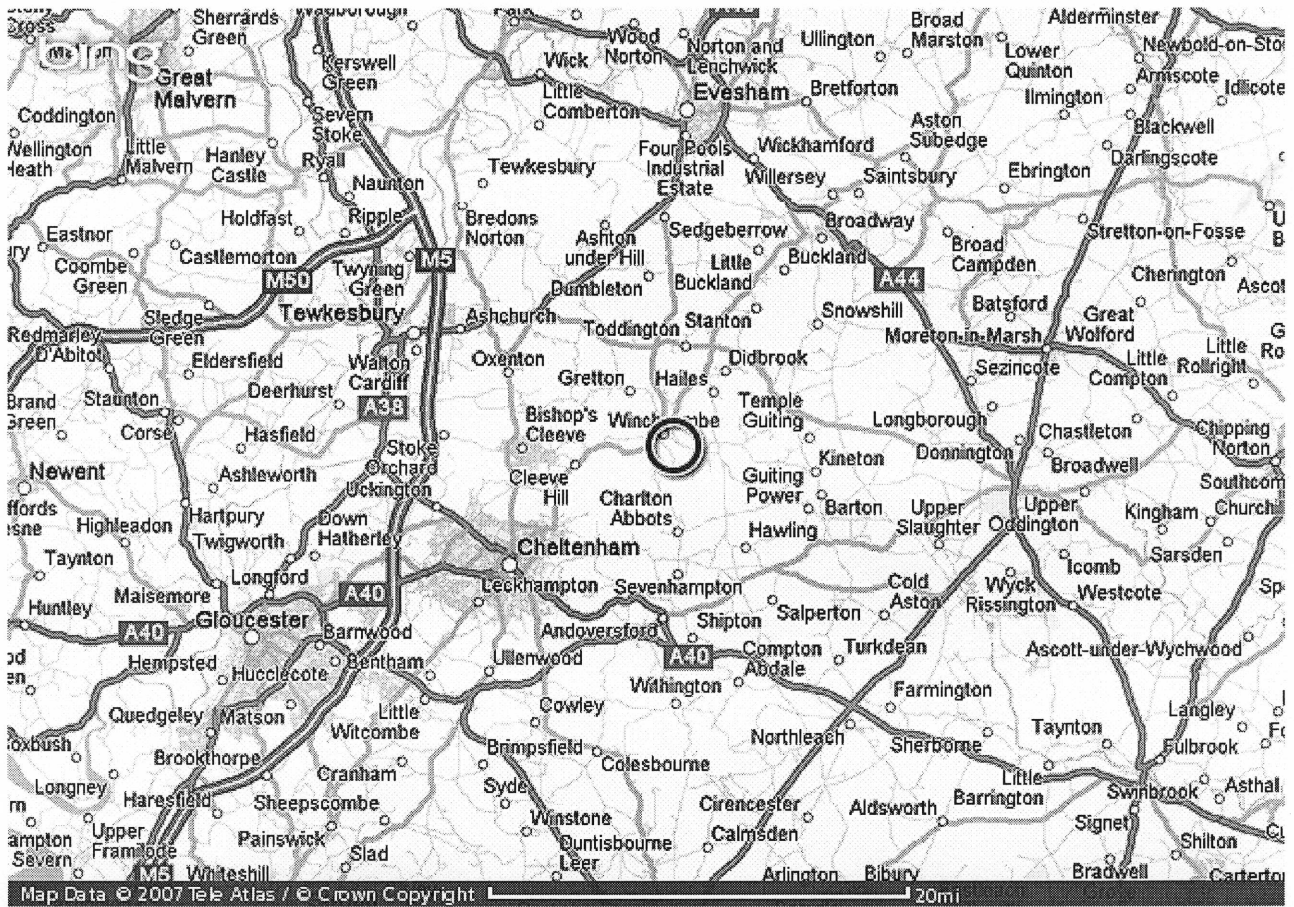

Original HP inks give you up to **34% MORE** pages than compatible inks*.

» buy now

HIT PRINT INTELLIGENTLY

Map of GL54 5JD

Nearest transport link

Your notes

Tube:

Railway: Cheltenham Spa (6.11mi, 9.84km)