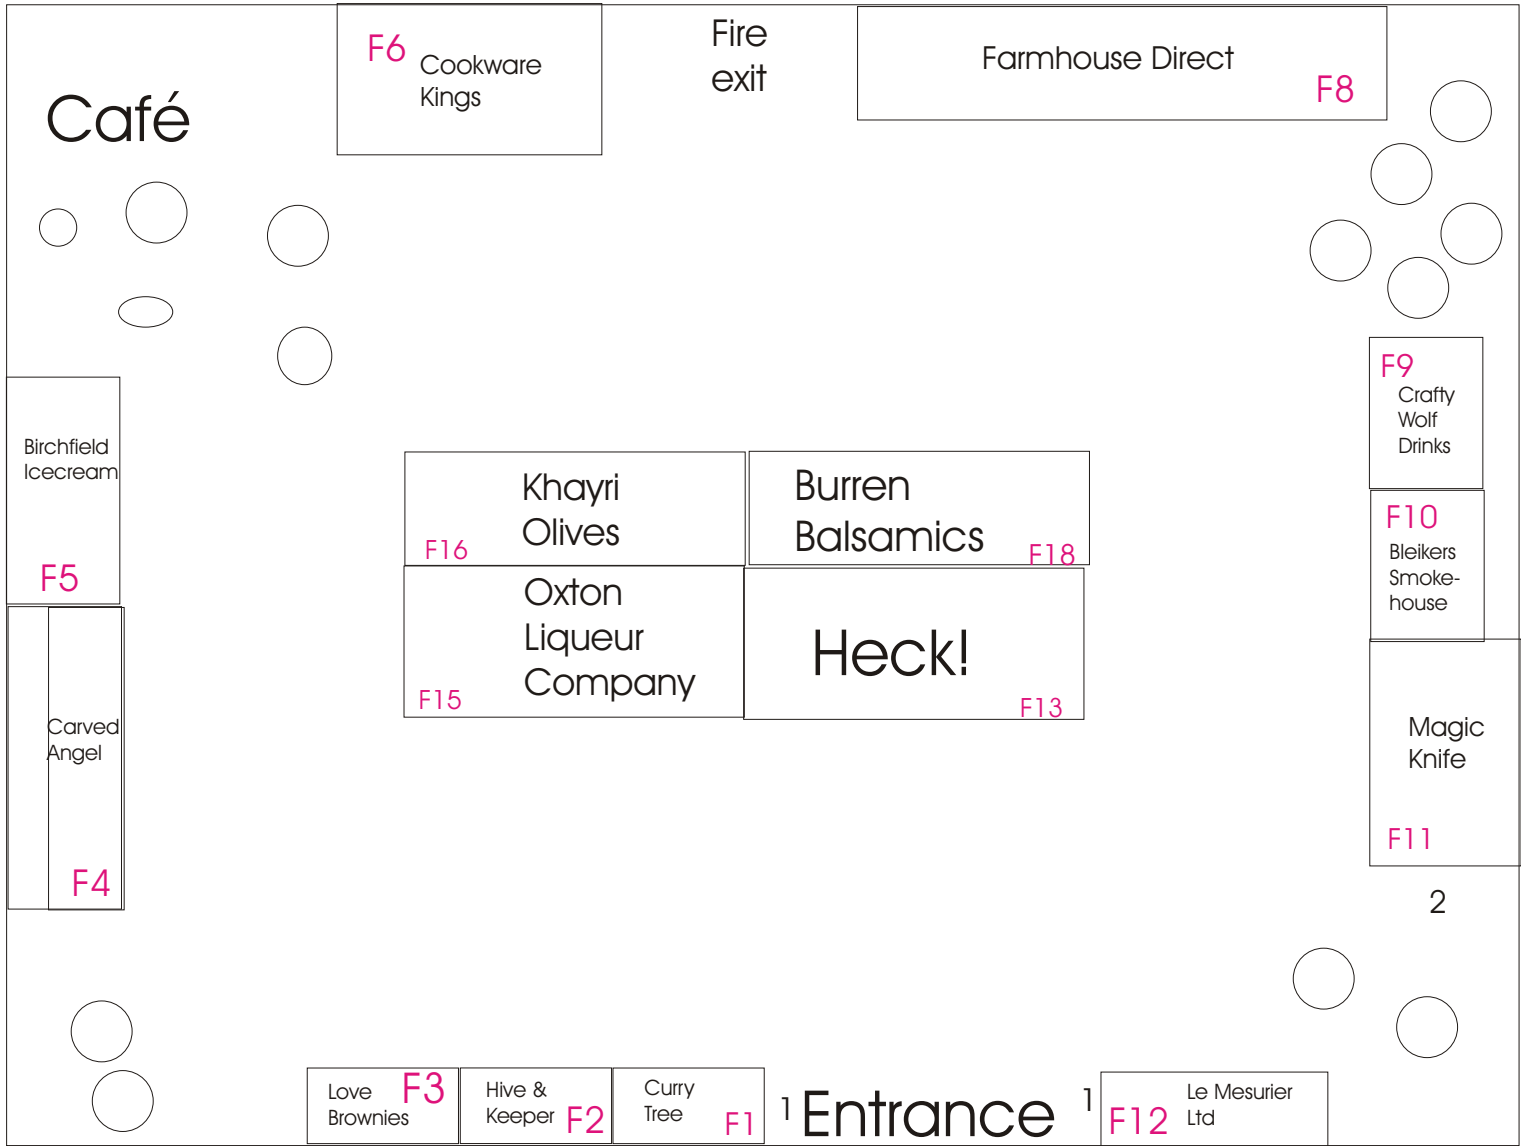

Lakeside

Main marquee

Ripley 2019 food hall
£160 sq m
Thursday 13th-Sunday 16th JUNE