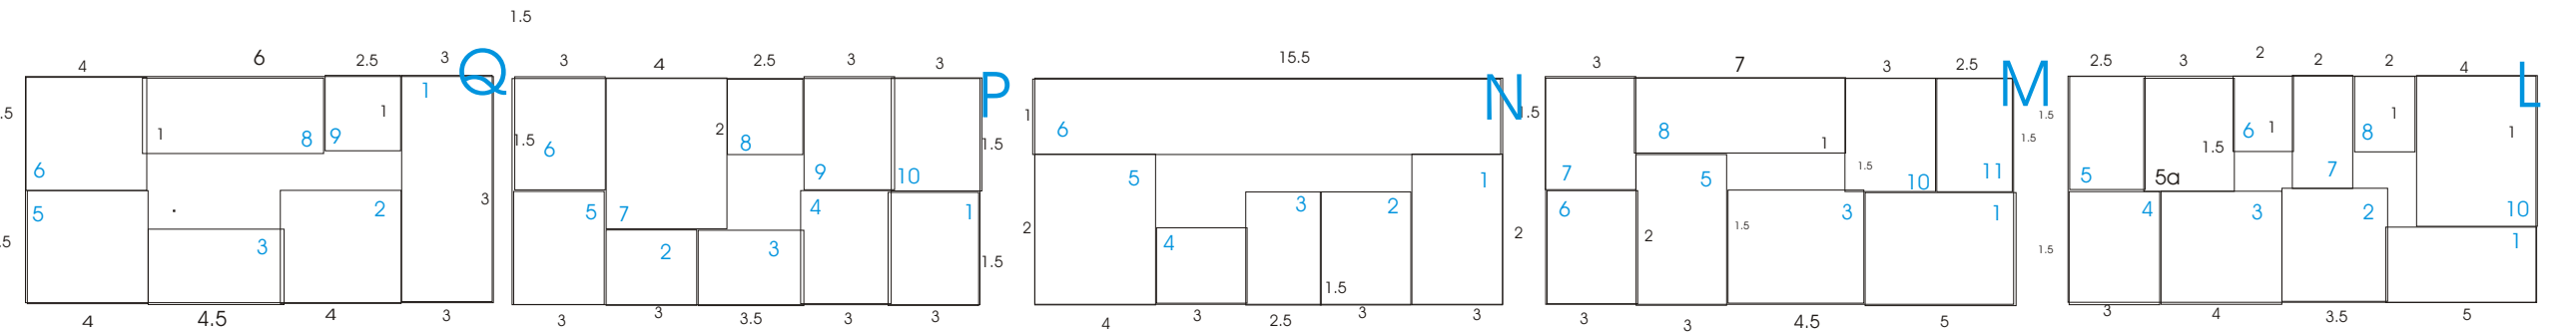

Spring Homes & Gardens Open Air Fair - Sudeley Castle

24th - 27th April 2025

Exhibitor
 toilets
 Organiser's office

£250 sq mtr

EXHIBITOR PARKING

ALL THE AISLES ARE THE SAME WIDTH

Outside Exhibitors

Eating Area

Eating Area

Parking

Parking