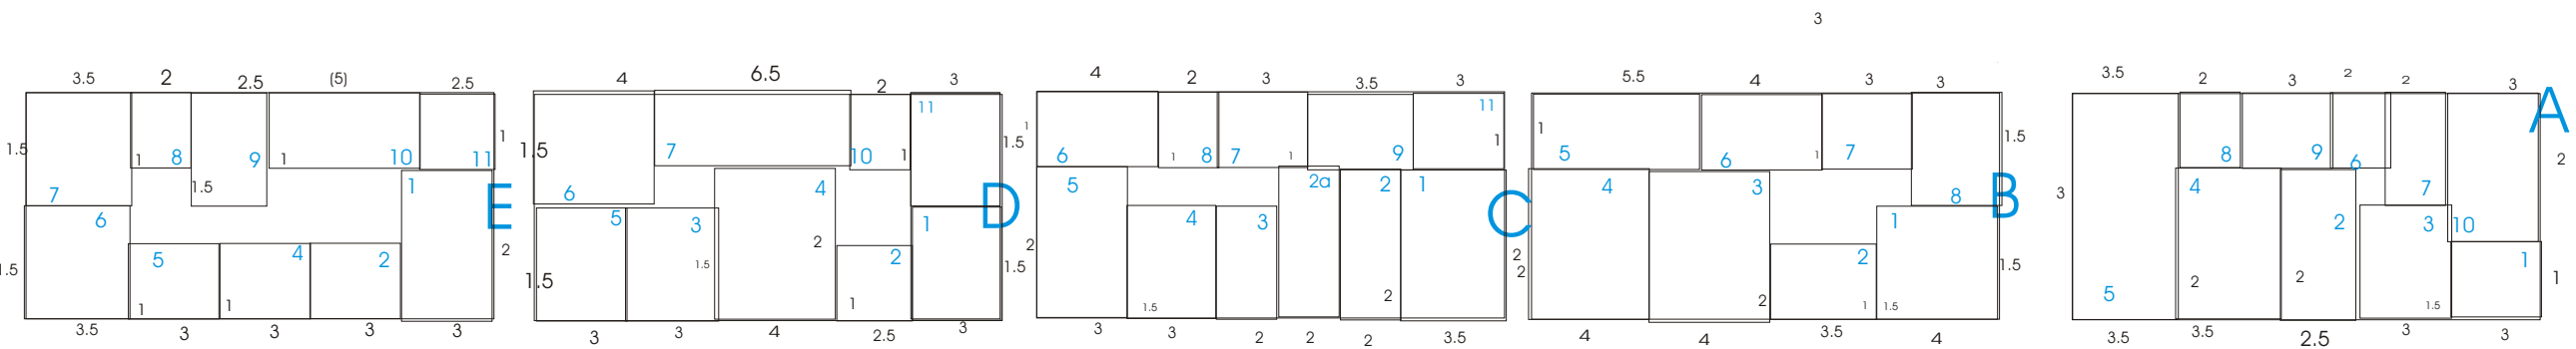

Spring Homes & Gardens Open Air Fair - Sudeley Castle

24th - 27th April 2025

Exhibitor
 toilets
 Organiser's office

£250 sq mtr

EXHIBITOR PARKING

ALL THE AISLES ARE THE SAME WIDTH

Outside Exhibitors

Eating Area

Eating Area

Parking

Parking