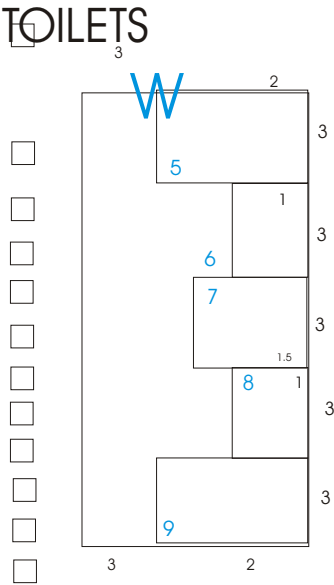

Spring Homes & Gardens Open Air Fair - Sudeley Castle

24th - 27th April 2025

Exhibitor
 toilets
 Organiser's office

£250 sq mtr

EXHIBITOR PARKING

ALL THE AISLES ARE THE SAME WIDTH

Outside Exhibitors

Eating Area