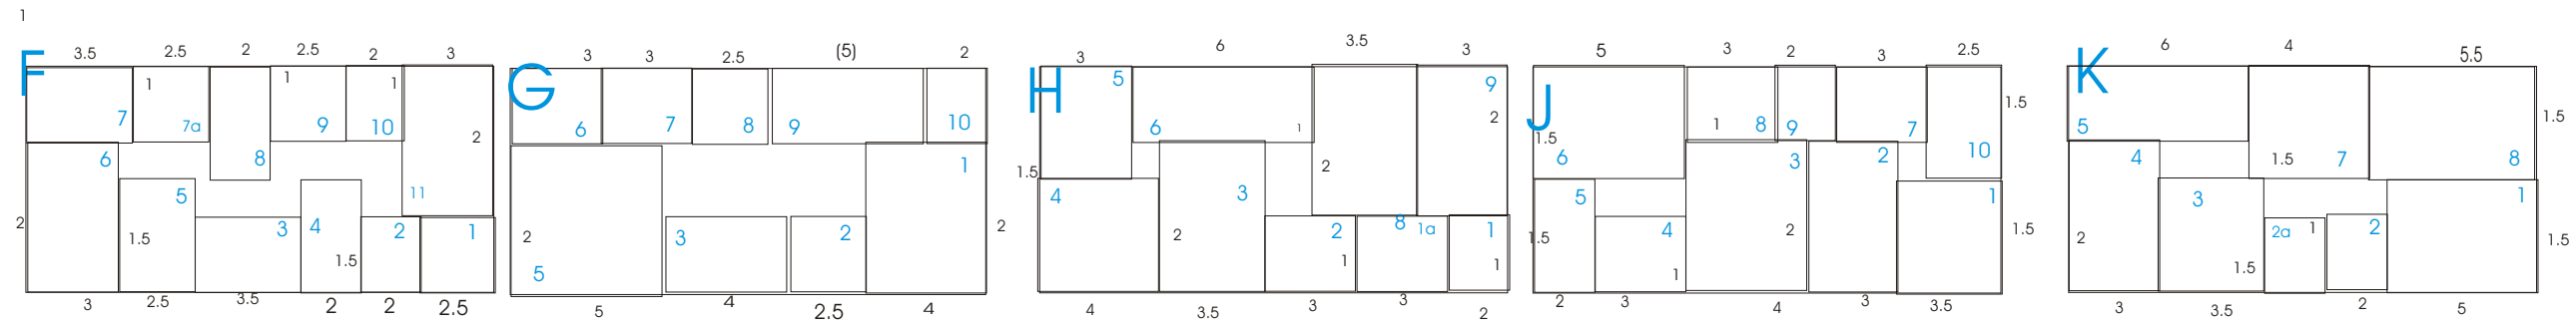

Spring Homes & Gardens Open Air Fair - Sudeley Castle

24th - 27th April 2025

Exhibitor
 toilets
 Organiser's office

£250 sq mtr

EXHIBITOR PARKING

ALL THE AISLES ARE THE SAME WIDTH

Outside Exhibitors

Eating Area

Eating Area

Parking

Parking