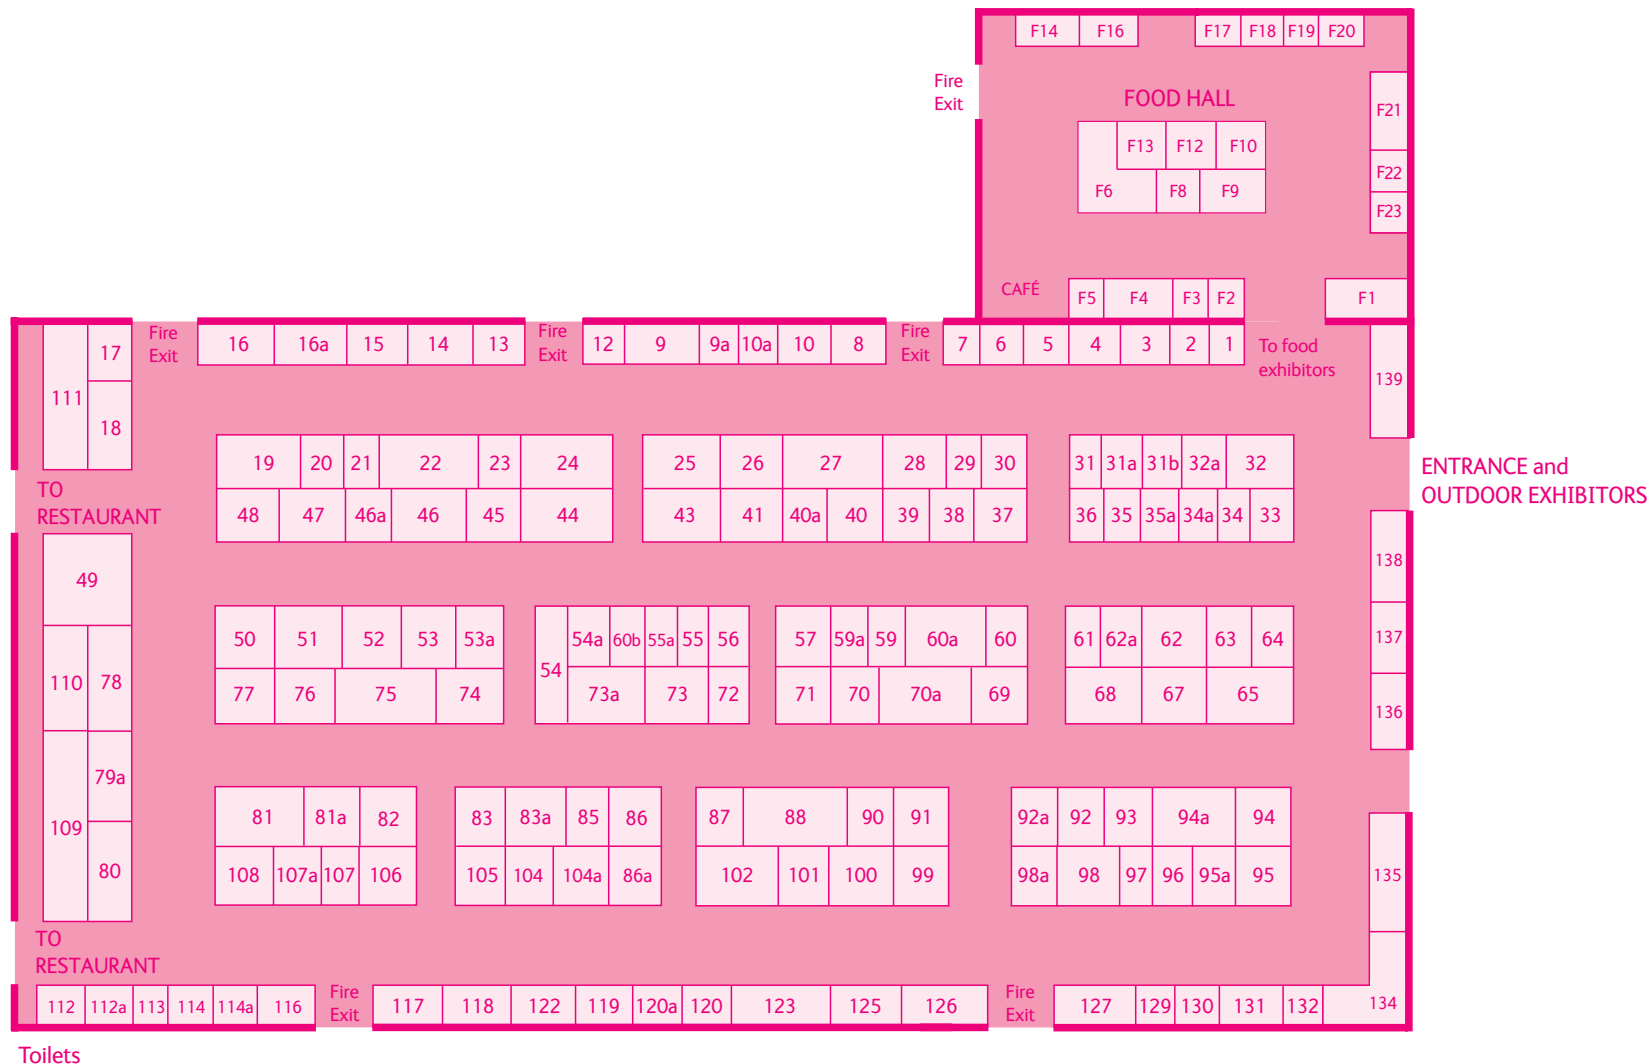

FLOOR PLAN

If you would like to contact any of our exhibitors, their details are on our website: www.ukgrandsales.co.uk Click **Sale Dates** then **Spring Homes & Garden Fair at Sudeley Castle** and then scroll down.