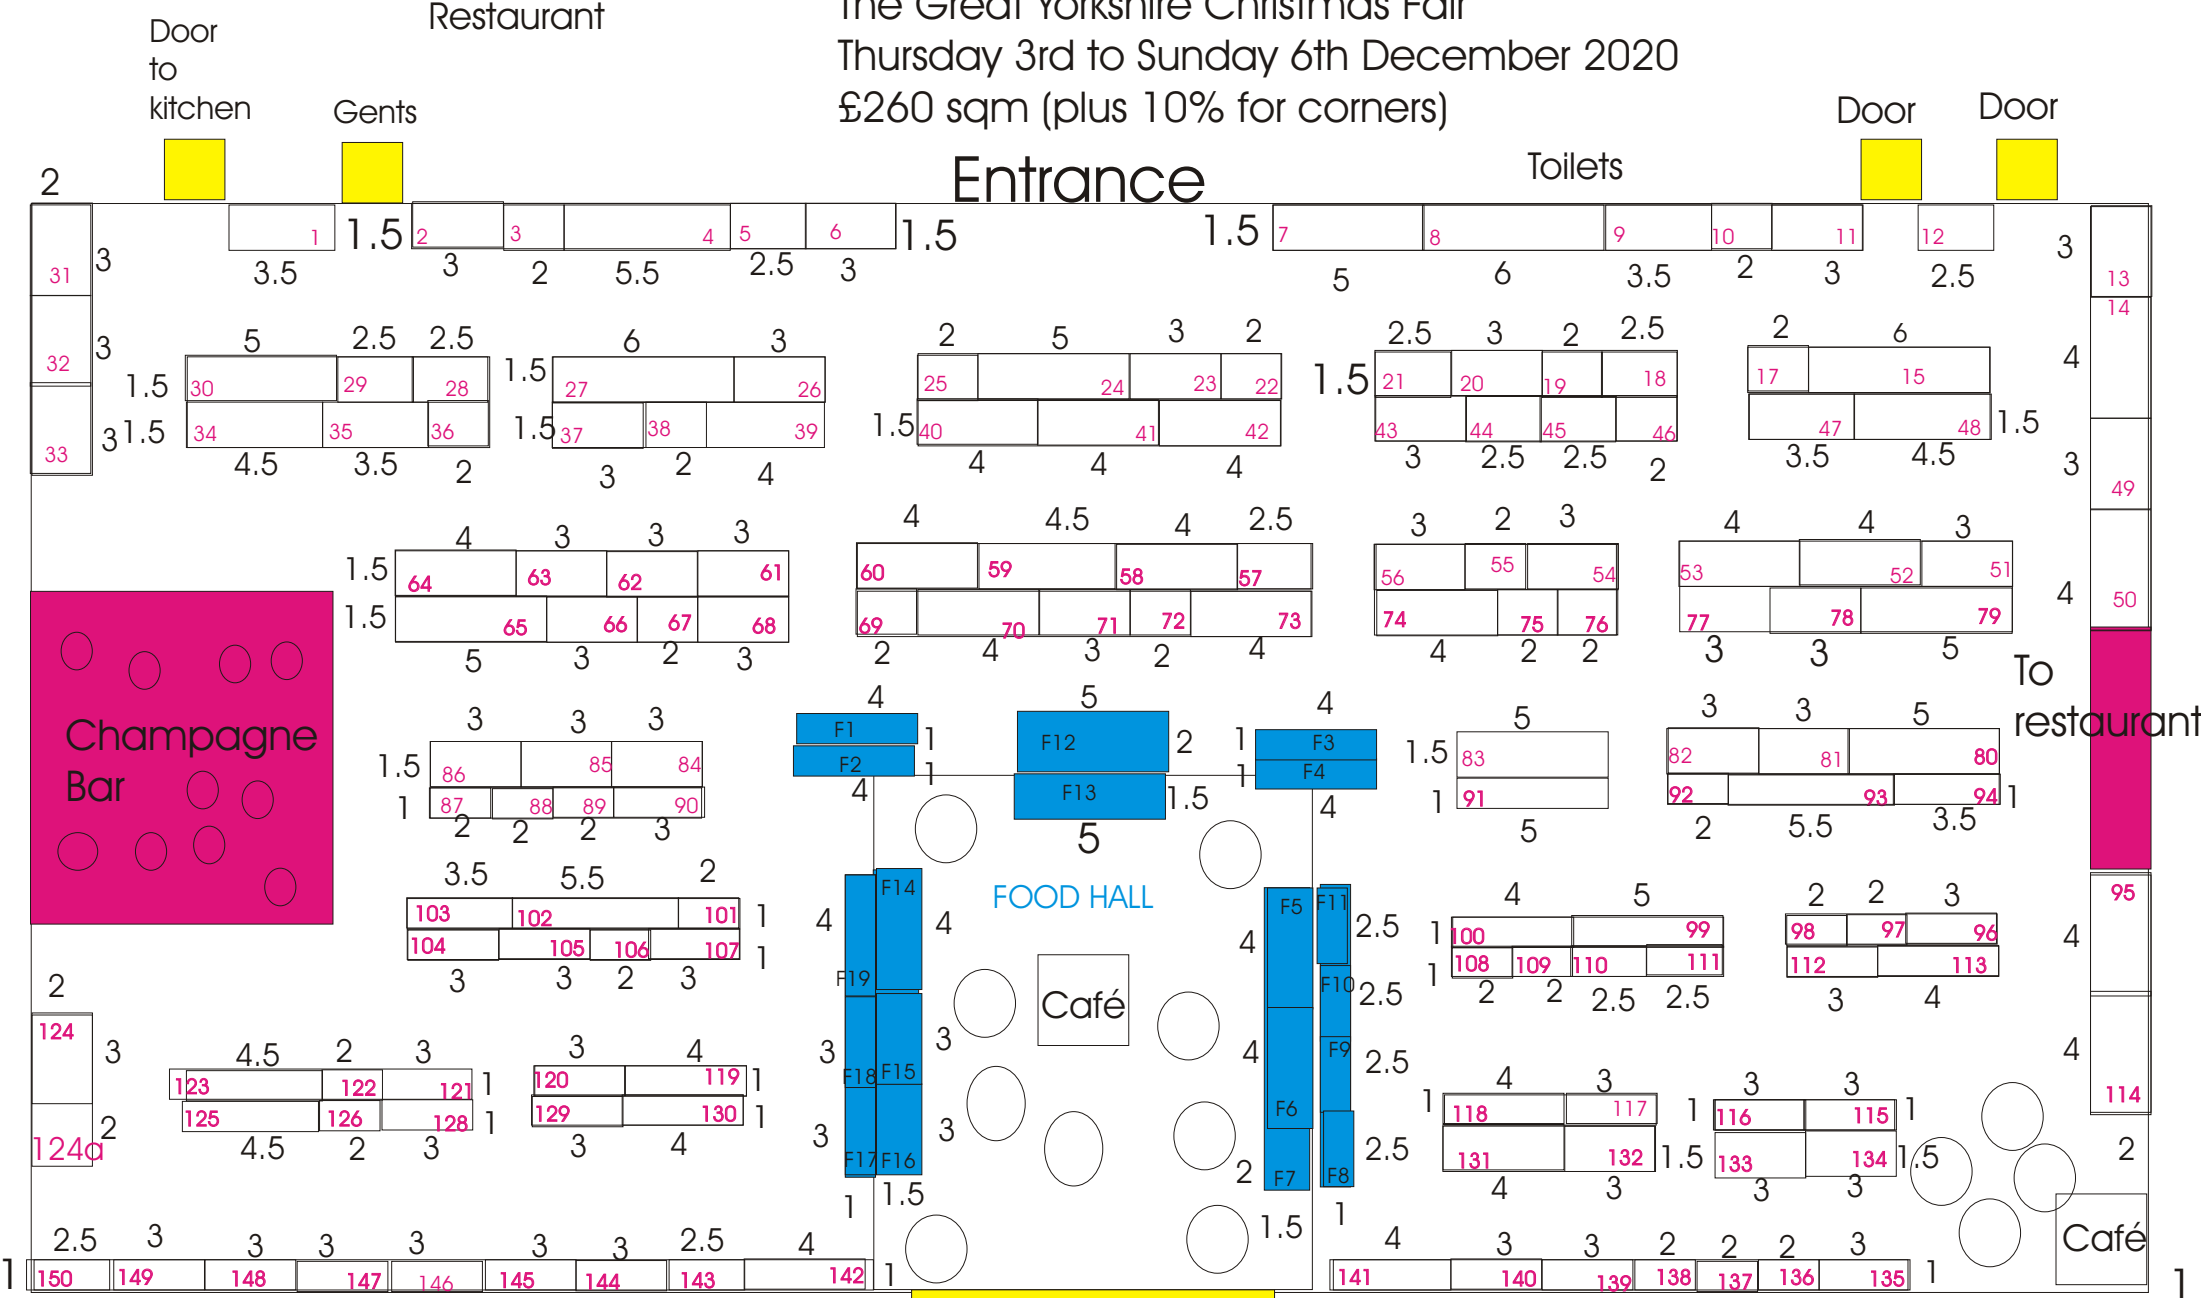

The Great Yorkshire Christmas Fair  
 Thursday 3rd to Sunday 6th December 2020  
 £260 sqm (plus 10% for corners)

Key  Food stand  Door

Glass doors overlooking landscape