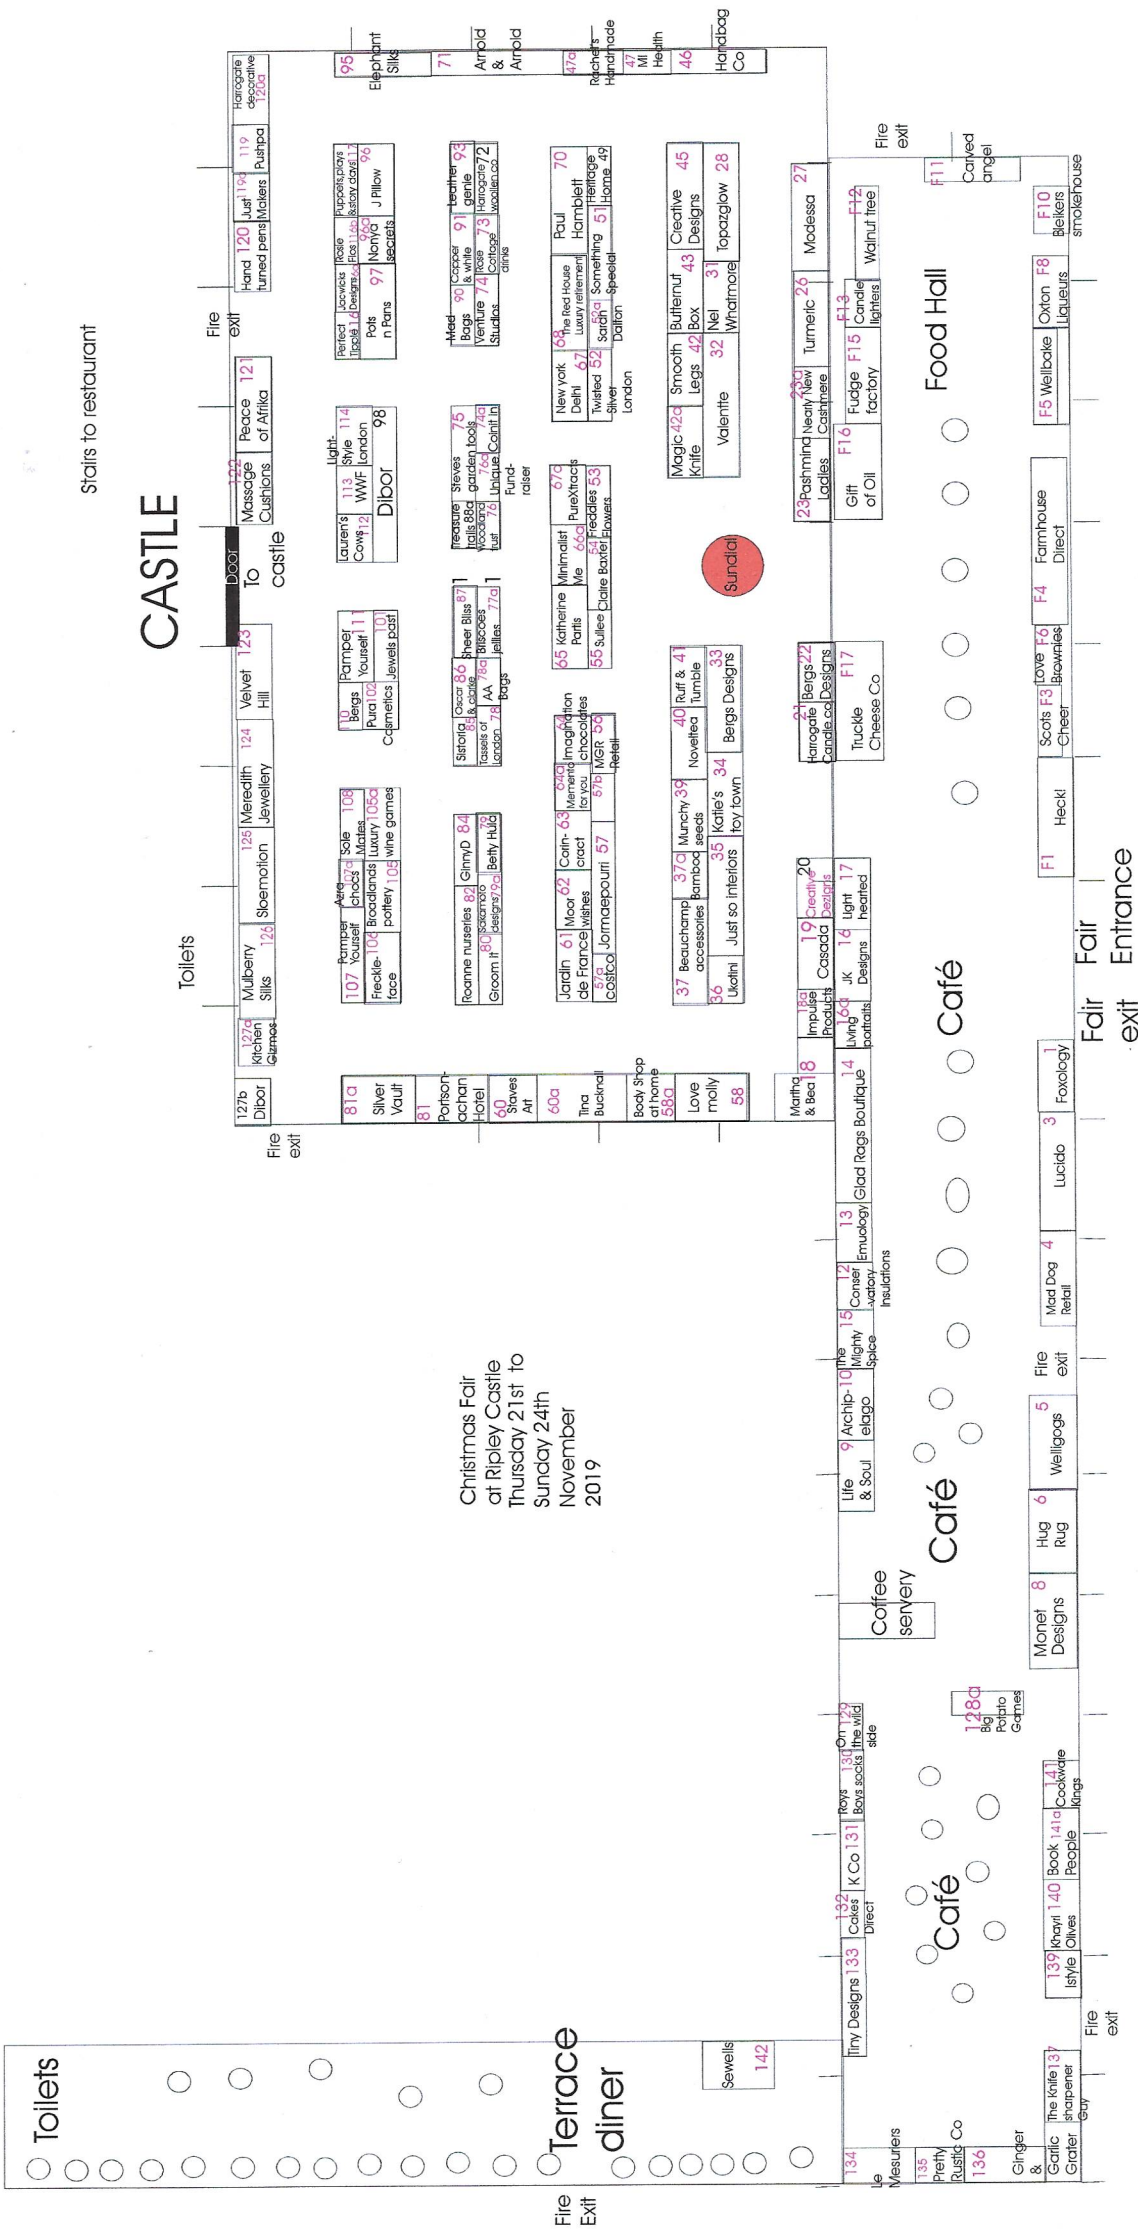

Stairs to restaurant

CASTLE

Christmas Fair
at Ripley Castle
Thursday 21st to
Sunday 24th
November
2019

Toilets

Terrace
diner

Coffee
service

Café

Café

Food Hall

Fair
Entrance
exit

- 127b Dibor
- 128 Meredith Jewellery
- 129 Velvet Hill
- 130 Massage Cushions of Africa
- 131 Peace of Africa
- 132 Hand turned pens Waters Puspa
- 133 Harrogate decorative
- 134 Le Mesuriers
- 135 Pretty Rustic Co
- 136 Ginger & Gaitic
- 137 The Vales
- 138a Big Potato Games
- 138b Big Potato Games
- 139 Khayri
- 140 Book People
- 141 Cookware Kings
- 142 Sewells

- 81a Silver Vault
- 81b Pottery
- 81c Pottery
- 81d Pottery
- 81e Pottery
- 81f Pottery
- 81g Pottery
- 81h Pottery
- 81i Pottery
- 81j Pottery
- 81k Pottery
- 81l Pottery
- 81m Pottery
- 81n Pottery
- 81o Pottery
- 81p Pottery
- 81q Pottery
- 81r Pottery
- 81s Pottery
- 81t Pottery
- 81u Pottery
- 81v Pottery
- 81w Pottery
- 81x Pottery
- 81y Pottery
- 81z Pottery