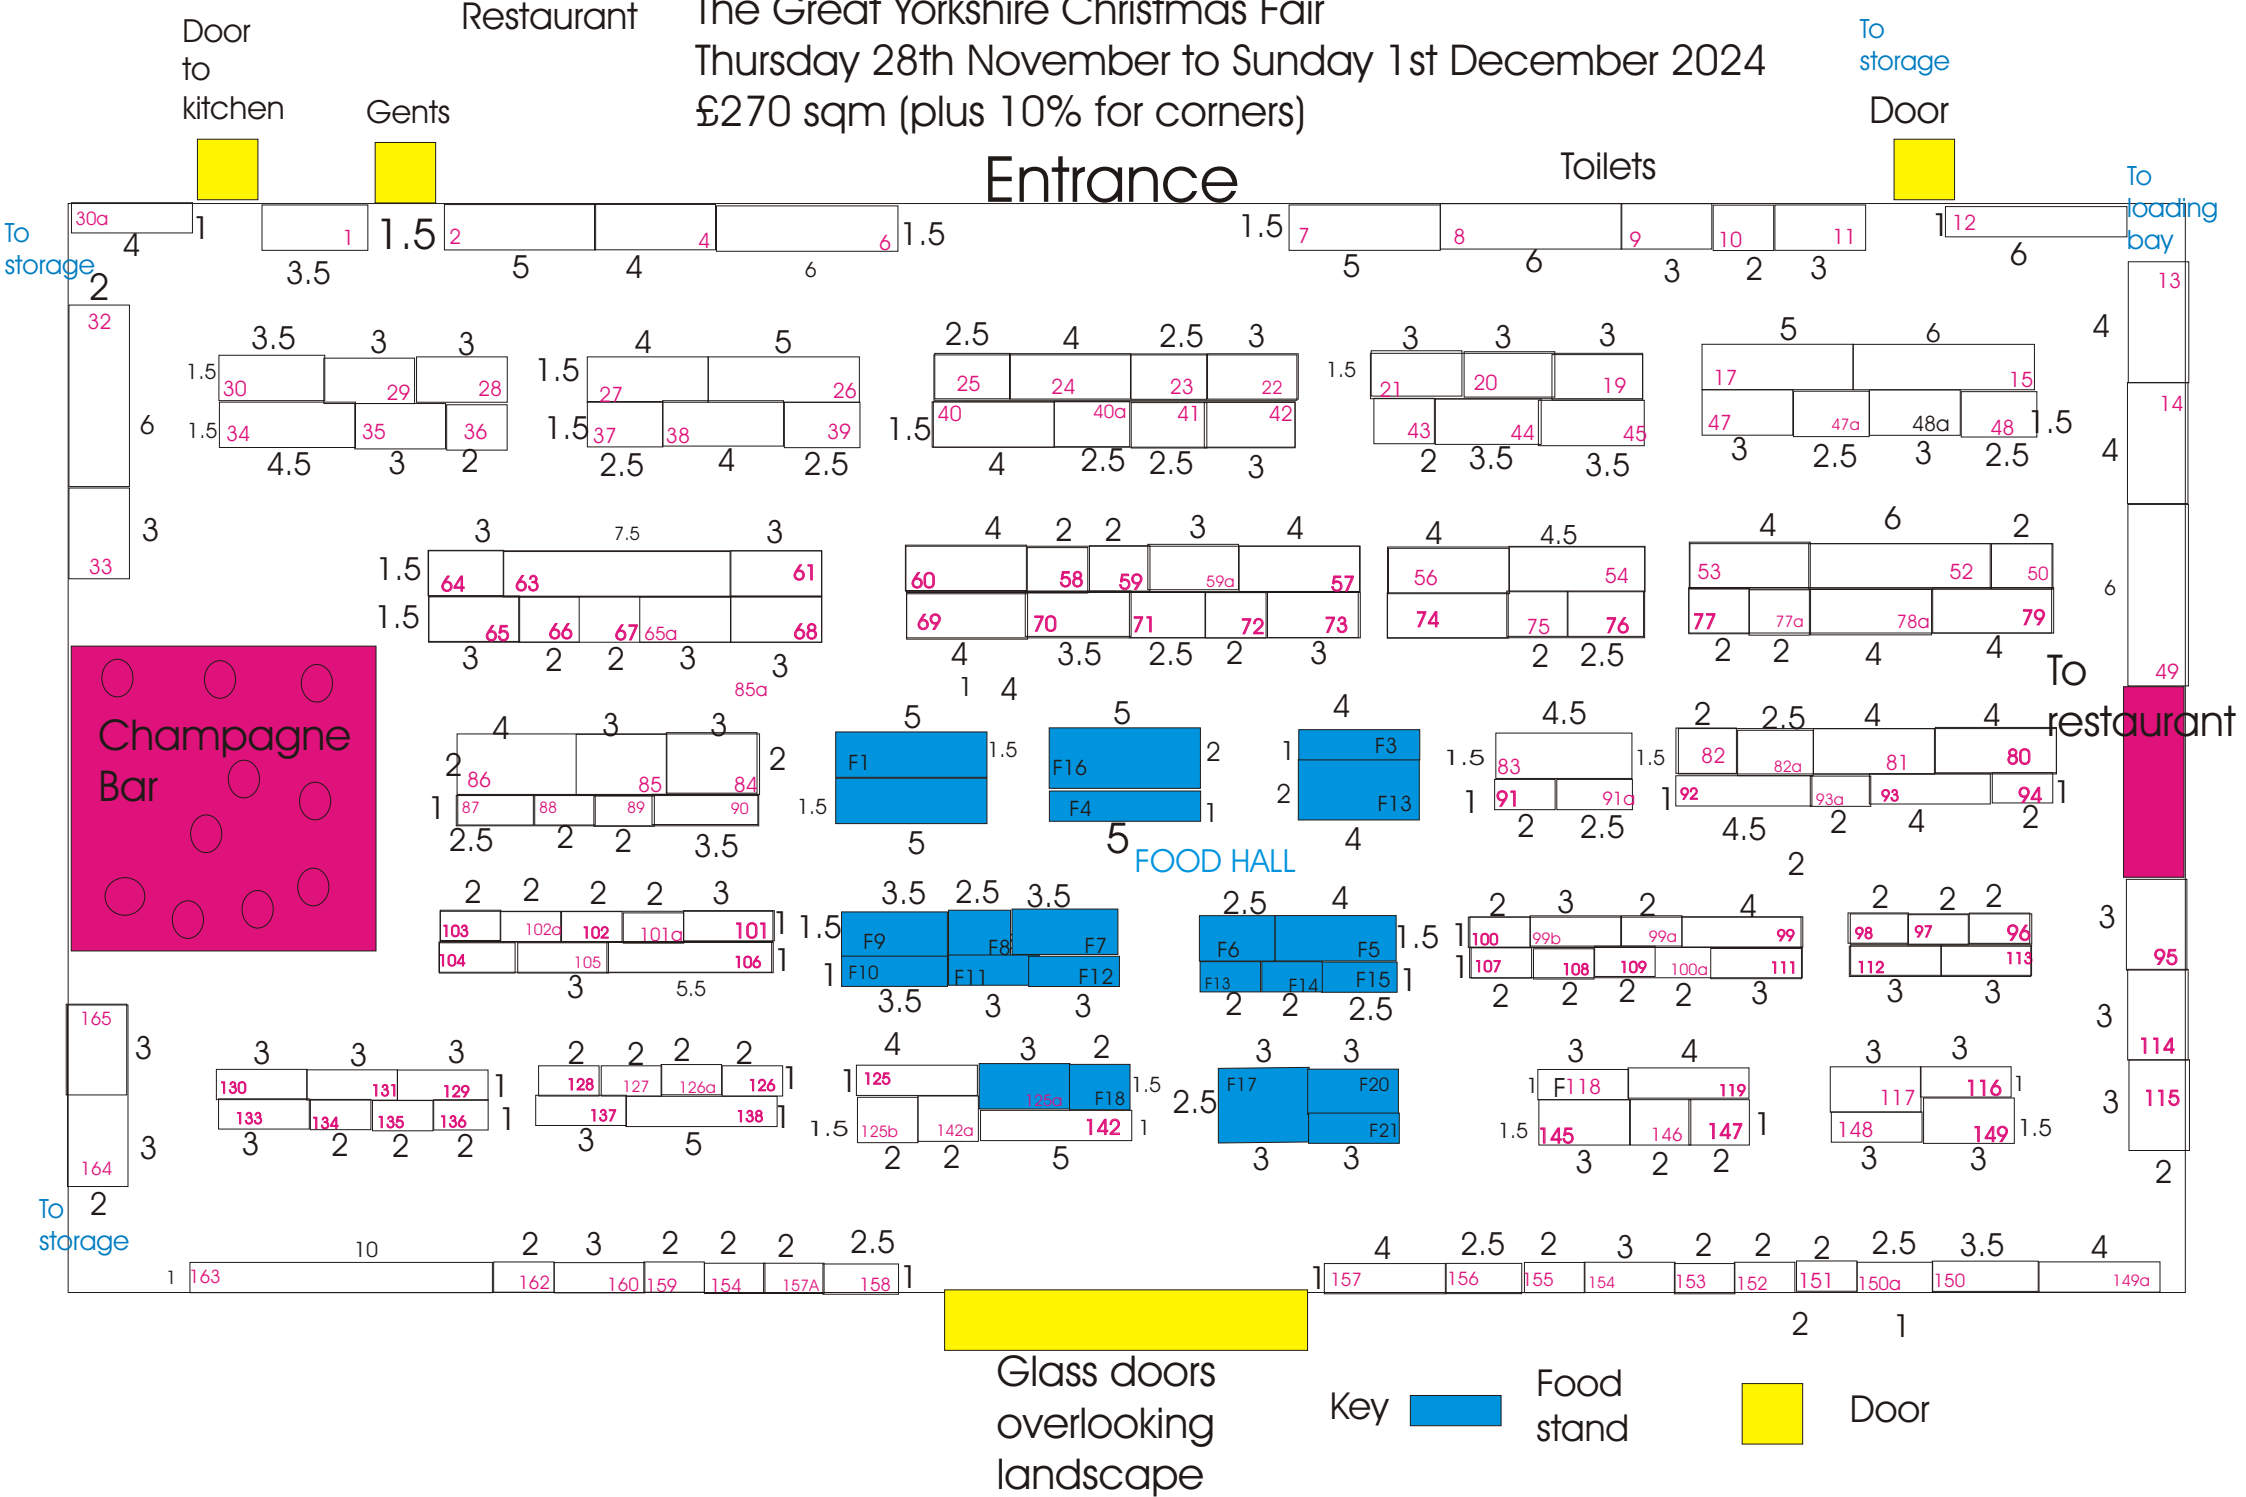

# The Great Yorkshire Christmas Fair

Thursday 28th November to Sunday 1st December 2024  
 £270 sqm (plus 10% for corners)

Entrance

Toilets

Door

To loading bay

To storage

To restaurant

Champagne Bar

FOOD HALL

Glass doors overlooking landscape

Key

Food stand

Door